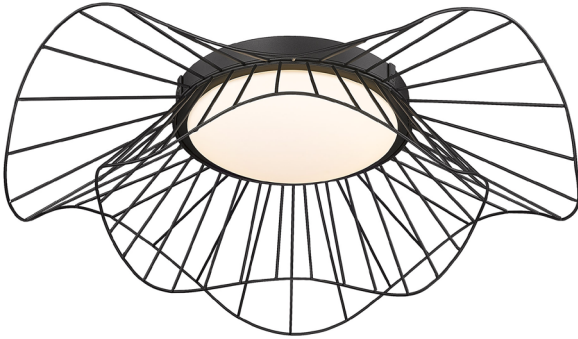

Elena

9136-FM24 NB-OP

UPC: 844375098190

Flush Mount - 24"

Artful and uncompromised, Elena stretches the imagination of contemporary close-to-ceiling lighting. An oversized wireframe is sculpted into alternating bends and curves to form an attractive, organic pattern. A slightly textured Natural Black finish contrasts an opal glass shade. Beneath the shade, an integrated LED shines brightly. Hang these damp-rated fixtures throughout your home.

Fixture Finish:	Natural Black	
Glass/Shade Finish:	Opal Glass	
Materials:	Steel	Glass
Fixture Width:	24"	60.96cm
Fixture Height:	6.25"	15.875cm
Min - Max Height:	24"	60.96cm
Glass Diameter:	9"	22.86cm
Glass Height:	2.25"	5.715cm
Canopy/Backplate:	10"Dia x 1.25"E	25.4cm Dia x 3.175cm E
Chain:	NA	
Rod:	NA	NA
Wire:	8"	20.32cm
Bulb Type:	LED 1 x 16W	
Wattage:	1 x 16W (LED)	
Voltage:	120	
Install Position:	Not Reversible - Down Only	
Approved Location:	Damp Location	

Sloped Ceiling:	No
ADA:	No
Close-to-ceiling:	Yes
Bulbs Included:	Yes
Dimmable:	Yes

- The Natural Black finish is slightly textured
- Opal shade softly glows when illuminated
- Integrated LED